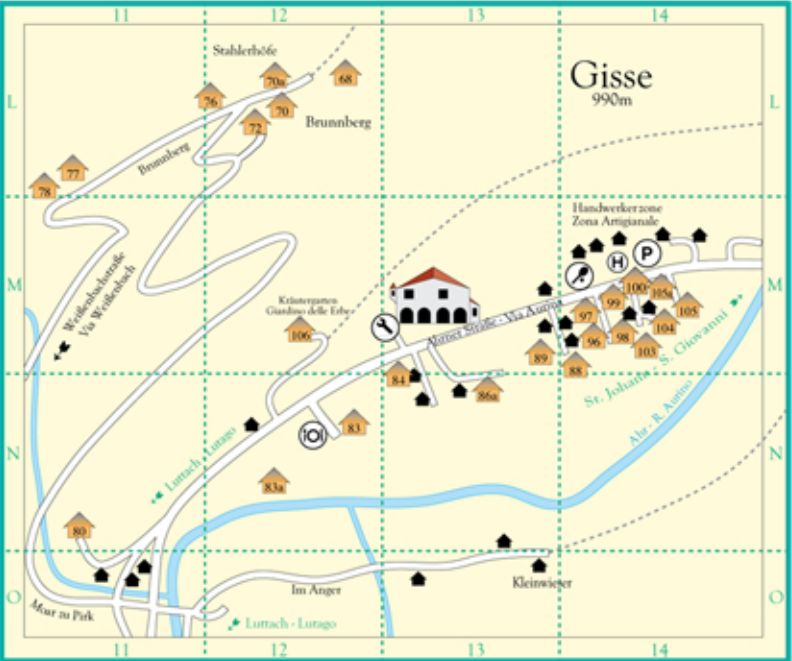

Gisse

Mühlegg | Costa Molini

St. Johann | S. Giovanni

Legende | Legenda | Legend

Tourismusbüro Associazione Turistica Tourism board	Sportplatz Campo sportivo Playing field	Minigolf	Tanzlokal Discoteca Disco	Sessellift Impianti di risalita Chairlifts
Postamt Ufficio postale Post Office	Vereinshaus - Bürgersaal Sala comunale Civic hall	Autowerkstatt Officina meccanica Workshop	Bar	Poliambulatorio Poliambulatorio General surgery
Bank - Geldwechsel Banca - Cambio Bank - Exchange	Musikpavillon Padiglione per concerti Music hall	Trimm-Dich-Pfad Percorso vita Fitness trail	Telefonzelle Cabina telefonica Phone booth	Kirche Chiesa Church
Bergbahnen Impianti di risalita Chairlifts	Bushaltestelle Fermata bus Bus stop	Kinderspielplatz Campo di gioco Playground	Radweg Strada per ciclisti Cycle-track	Privatshaus Casa privata Private house
Arzt Medico Doctor	Parkplatz Parcheggio Parking lot	Langlauf Piste da fondo Cross-country tracks	Reiten Equitazione Riding-school	Hotels - Pensionen - Gasthöfe - Garnis Bed & Breakfast - Appartements - Residence - Jugendferienheime
Weißes Kreuz Croce Bianca White cross	Kneippanlage Impianto Kneipp Kneipp area	Restaurant - Bar Ristorante - Bar Restaurant - Bar	Skilift Impianto di risalita Ski-lift	Hotel - pensioni - alberghi - garni bed & breakfast - appartamenti residence - ostelli della gioventù
Apotheke Farmacia Pharmacy	Tiefgarage Garage sotterraneo Underground car park	Squash	Tennis Campo da tennis Tennis court	Hotels - guest-houses - garni bed & breakfast- apartments youth hostels
Feuerwehrhalle Pompieri Fire brigade	Tankstelle Distributore di benzina Petrol station	Bibliothek Biblioteca Library	Tennishalle Palestra tennis Tennis hall	Naturparkmuseum Museo del Parco Naturale Nature parc museum
Skischule Scuola sci Ski-school	Eislaufplatz Pattinaggio Skating rink	Bergbaumuseum Museo minerario Mine museum	Schwimmbad Piscina Swimming pool	Kletterhalle Palestra di roccia Boulder