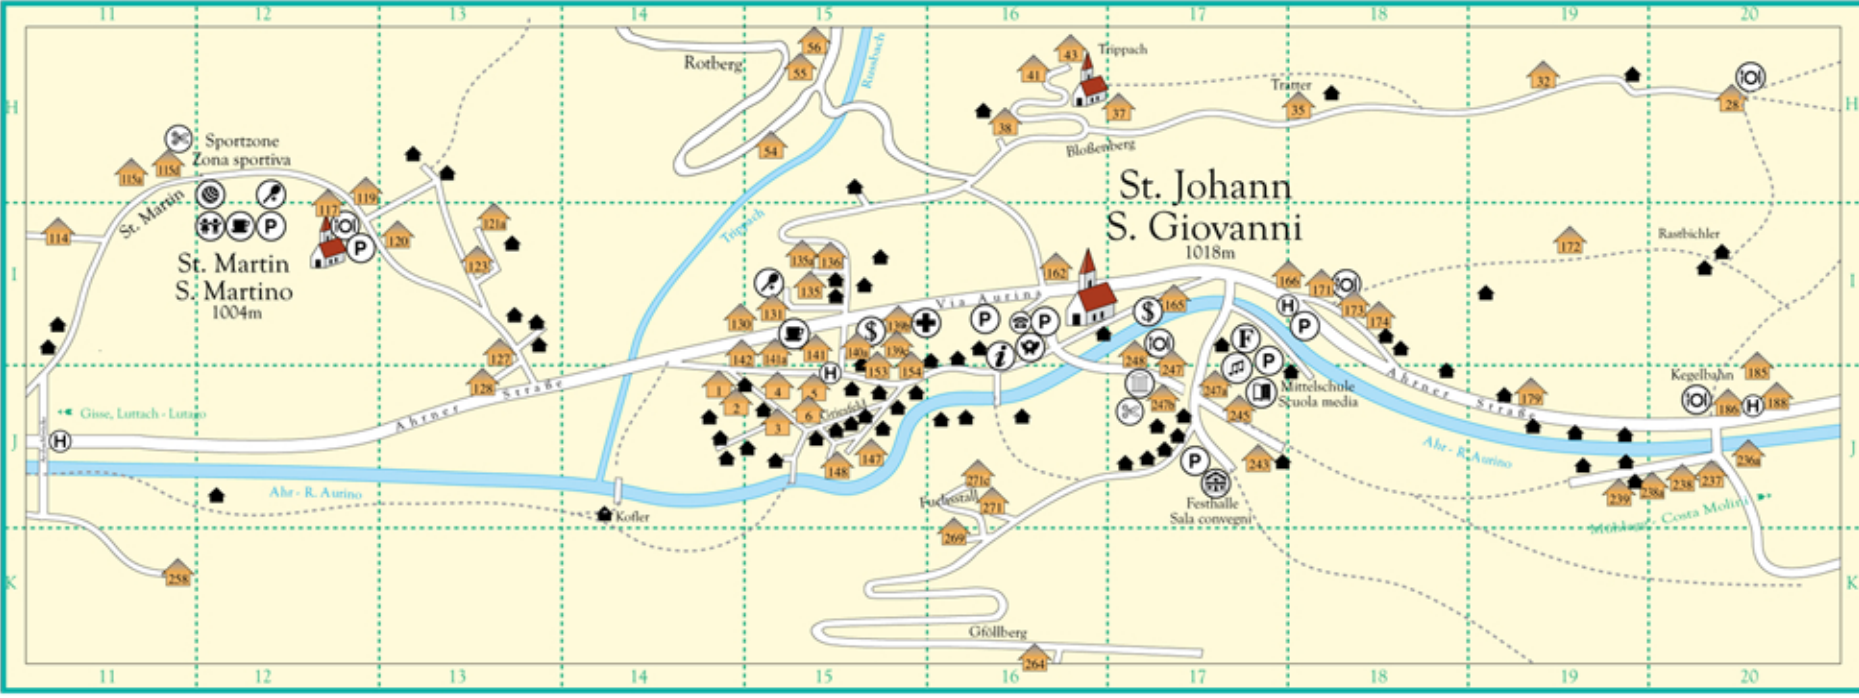

Gisse

Mühlegg | Costa Molini

St. Johann | S. Giovanni

Legende | Legenda | Legend

Tourismusbüro Associazione Turistica Tourism board	Sportplatz Campo sportivo Playing field	Minigolf	Tanzlokal Discoteca Disco	Sessellift Impianti di risalita Chairlifts
Postamt Ufficio postale Post Office	Vereinshaus - Bürgersaal Sala comunale Civic hall	Autowerkstatt Officina meccanica Workshop	Bar	Poliambulatorio Poliambulatorio General surgery
Bank - Geldwechsel Banca - Cambio Bank - Exchange	Musikpavillon Padiglione per concerti Music hall	Trimm-Dich-Pfad Percorso vita Fitness trail	Telefonzelle Cabina telefonica Phone booth	Kirche Chiesa Church
Bergbahnen Impianti di risalita Chairlifts	Bushaltestelle Fermata bus Bus stop	Kinderspielplatz Campo di gioco Playground	Radweg Strada per ciclisti Cycle-track	Privatshaus Casa privata Private house
Arzt Medico Doctor	Parkplatz Parcheggio Parking lot	Langlauf Piste da fondo Cross-country tracks	Reiten Equitazione Riding-school	Hotels - Pensionen - Gasthöfe - Garnis Bed & Breakfast - Appartements - Residence - Jugendferienheime
Weißes Kreuz Croce Bianca White cross	Kneippanlage Impianto Kneipp Kneipp area	Restaurant - Bar Ristorante - Bar Restaurant - Bar	Skilift Impianto di risalita Ski-lift	Hotel - pensioni - alberghi - garni bed & breakfast - appartamenti residence - ostelli della gioventù
Apotheke Farmacia Pharmacy	Tiefgarage Garage sotterraneo Underground car park	Squash	Tennis Campo da tennis Tennis court	Hotels - guest-houses - garni bed & breakfast- apartments youth hostels
Feuerwehrhalle Pompieri Fire brigade	Tankstelle Distributore di benzina Petrol station	Bibliothek Biblioteca Library	Tennishalle Palestra tennis Tennis hall	Naturparkmuseum Museo del Parco Naturale Nature parc museum
Skischule Scuola sci Ski-school	Eislaufplatz Pattinaggio Skating rink	Bergbaumuseum Museo minerario Mine museum	Schwimmbad Piscina Swimming pool	Kletterhalle Palestra di roccia Boulder